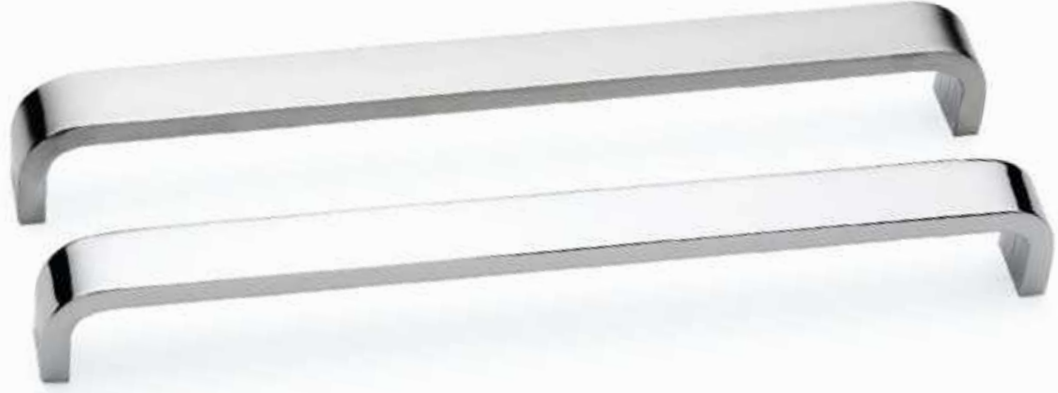

1114 Düz Lama

Renk	Kutu	128 mm	160 mm	192 mm	224 mm	256 mm	288 mm	320 mm	
Krom	50	5.50	6.20	7.00	7.80	8.80	9.90	11.10	7 x 18
İnox	50	6.20	7.00	7.80	8.80	9.90	11.10	12.50